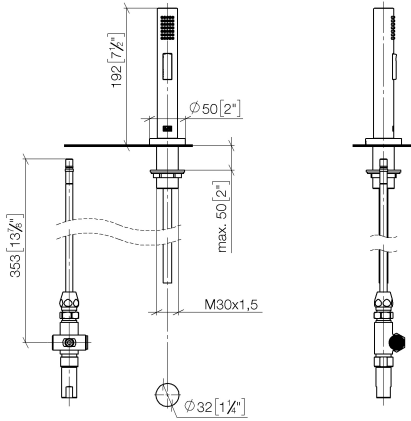

Rinsing spray set - Chrome

ELIO

27 721 970

Fits: ELIO, TARA, TARA ULTRA

- with round rosette
- spray flow
- automatic spout/shower diverter
- height of mixer 191 mm
- hole diameter rinsing spray 32mm
- fabric braided hose 1500 mm
- sprayface with anti-scaling system
- lead-free

27 721 970

mm [inches]

Flow rate chart

Certificates

LGA_18901.

Belgaqua_21-027-
27_3.

LGA_29572.

IAPMO_6397.

27 721 970

Spare parts list

| No. | Item Number | Name | Quantity used | Delivery time |
|-----|--------------------|--------------------|---------------|---------------|
| 1 | 04 24 02 046 01-07 | pipe | 1 | 10 |
| 2 | 90 23 30 040 00-00 | threaded connector | 1 | 10 |
| 3 | 90 24 03 168 00 90 | nipple | 1 | 2 |
| 4 | 90 14 20 002 00 90 | seal | 1 | 2 |
| 5 | 90 17 09 046 10 90 | diverter | 1 | 2 |
| 6 | 09 24 04 112 10 90 | nipple | 1 | 2 |
| 7 | 90 14 10 033 00 90 | seal | 1 | 2 |
| 8 | 90 21 10 031 10 90 | diverter | 1 | 2 |
| 9 | 04 21 02 006 00 92 | cap | 1 | 2 |
| 10 | 09 23 01 039 90 | sieve | 2 | 2 |
| 11 | 90 24 03 241 00 90 | nipple | 1 | 2 |
| 12 | 90 14 20 019 00 90 | seal | 1 | 2 |
| 13 | 04 30 11 038 66 90 | fixing set | 1 | 2 |
| 14 | 12 720 970 90 | Extension set - | 1 | 60 |
| 15 | 09 30 01 285-00 | rosette | 1 | 10 |
| 16 | 90 18 40 085 00 90 | sleeve | 1 | 2 |
| 17 | 90 30 02 062 00-00 | hose | 1 | 2 |
| 18 | 04 12 11 158 00-00 | shower | 1 | 10 |