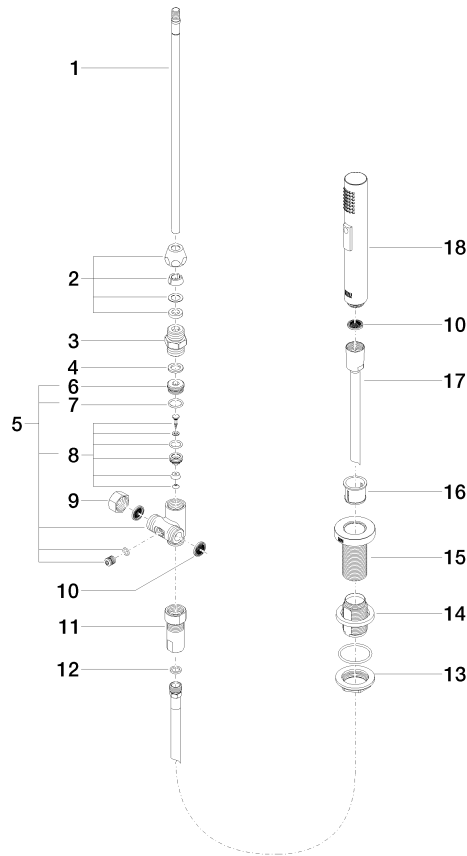

Rinsing spray set - Chrome

ELIO

27 721 970

Fits: ELIO, TARA, TARA ULTRA

- with round rosette
- spray flow
- automatic spout/shower diverter
- height of mixer 191 mm
- hole diameter rinsing spray 32mm
- fabric braided hose 1500 mm
- sprayface with anti-scaling system
- lead-free

27 721 970

mm [inches]

Flow rate chart

Certificates

LGA_18901.

Belgaqua_21-027-
27_3.

LGA_29572.

IAPMO_6397.

27 721 970

Spare parts list

| No. | Item Number | Name | Quantity used | Delivery time |
|-----|--------------------|--------------------|---------------|---------------|
| 1 | 04 24 02 046 01-07 | pipe | 1 | 10 |
| 2 | 90 23 30 040 00-00 | threaded connector | 1 | 10 |
| 3 | 90 24 03 168 00 90 | nipple | 1 | 2 |
| 4 | 90 14 20 002 00 90 | seal | 1 | 2 |
| 5 | 90 17 09 046 10 90 | diverter | 1 | 2 |
| 6 | 09 24 04 112 10 90 | nipple | 1 | 2 |
| 7 | 90 14 10 033 00 90 | seal | 1 | 2 |
| 8 | 90 21 10 031 10 90 | diverter | 1 | 2 |
| 9 | 04 21 02 006 00 92 | cap | 1 | 2 |
| 10 | 09 23 01 039 90 | sieve | 2 | 2 |
| 11 | 90 24 03 241 00 90 | nipple | 1 | 2 |
| 12 | 90 14 20 019 00 90 | seal | 1 | 2 |
| 13 | 04 30 11 038 66 90 | fixing set | 1 | 2 |
| 14 | 12 720 970 90 | Extension set - | 1 | 60 |
| 15 | 09 30 01 285-00 | rosette | 1 | 10 |
| 16 | 90 18 40 085 00 90 | sleeve | 1 | 2 |
| 17 | 90 30 02 062 00-00 | hose | 1 | 2 |
| 18 | 04 12 11 158 00-00 | shower | 1 | 10 |